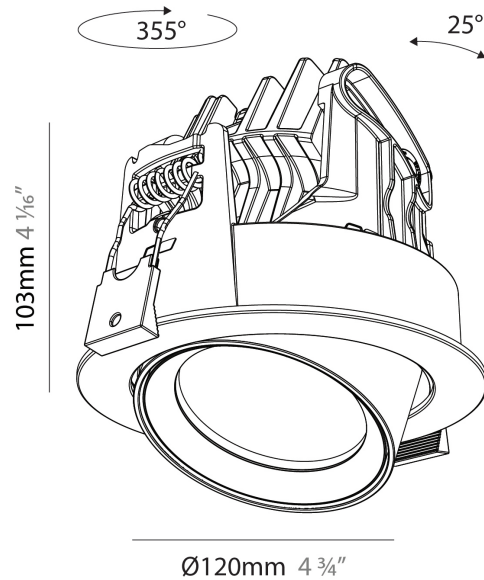

GENERAL

Series: Centriq
Subseries: Centriq Round Adjustable
Brand: Prolicht
Division: Architectural
Mounting Type: Recessed
Mounting Location: Ceiling
Subcategory: Spots

PHYSICAL

Shape: Cylinder
Diameter (mm): 120
Diameter (in): 4 3/4
Height (mm): 105
Height (in): 4 1/8
Min. Recessing Depth (mm): 120
Min. Recessing Depth (in): 4 3/4
Light Distribution: Adjustable / Direct
Weight (kg): 0.651
Diffuser: Lens Pack - No Lens / Opal / Linear Spread Lens / Honeycomb / Spread Lens
Fixture Finish: SSR / BKV / CWI / CRY / HAB / UFT / ITA / RUA / FTG / MYG / LOD / PUS / FRO / FUP / KIA / POP / BLS / SPG / MEY / GOH / GUM / CHC / COM / ABZ / JAG / OBR / MOS / ROR
Fixture Material: Aluminum
Cut-out Measurements: Dia. 112mm / 4 7/16"

ELECTRICAL

Lamp Type: LED (Zhaga Standard)
Input Wattage (W): 34
Total Output Wattage (W): 30.9
Dimming: Tri-Mode (Non-Dimming and Phase Dimming (120Vac only) and 0-10V Dimming)
Driver Included: Yes
Driver Location: Recessed Housing
Driver Type: Constant Current - Universal
Driver Class: Class 2
Input Voltage (V): 120 - 277
Constant Current (MA): 900

LED

Color Temperature (*K): 2700 / 3000 / 3500 / 4000
Max. Delivered Lumen (lm): 3148 / 3355 / 3406 / 3524
Nominal Lumen (lm): 3921 / 4177 / 4242 / 4389
CRI: >90 CRI
Lamp Life (hrs): 50000

OPTICAL

Reflector°: 24 / 36 / 54
Adjustability: Rotational 350° / Tilt 25°

RATINGS AND CERTIFICATIONS

Certified By: Certified for North American Standards
IP rating: IP20